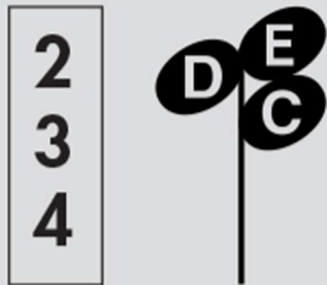

# Paw Prints

## Blocking Keys C-D-E

### For Left Hand

1. Begin in the MIDDLE of the piano.
2. To play a L.H. paw print, bring **fingertips 4-3-2** together. Play C-D-E keys at the same time.

3. Make a rainbow and play a "paw print" on each LOWER C-D-E group going down the keyboard.

### For Right Hand

1. Begin in the MIDDLE of the piano.
2. To play a R.H. paw print, bring **fingertips 2-3-4** together. Play C-D-E keys at the same time.

3. Make a rainbow and play a "paw print" on each HIGHER C-D-E group going up the keyboard.