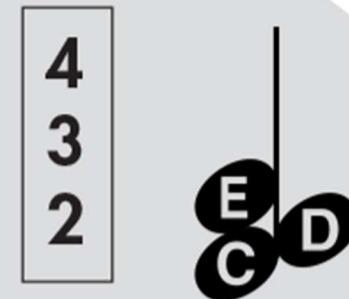

For Right Hand

1. Begin in the MIDDLE of the piano.
2. To play a R.H. paw print, bring **fingertips 2-3-4** together. Play C-D-E keys at the same time.